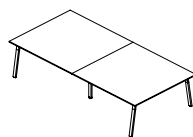

WNR2603	L/W 260	H 74	P/D 120 cm
WNR3003	L/W 300	H 74	P/D 120 cm
WNR3403	L/W 340	H 74	P/D 120 cm
WNR3803	L/W 380	H 74	P/D 120 cm
WNR4203	L/W 420	H 74	P/D 120 cm

WNR2605	L/W 260	H 74	P/D 165 cm
WNR3005	L/W 300	H 74	P/D 165 cm
WNR3405	L/W 340	H 74	P/D 165 cm
WNR3805	L/W 380	H 74	P/D 165 cm
WNR4205	L/W 420	H 74	P/D 165 cm